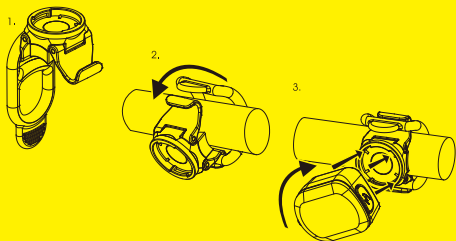

MOUNTING

AUTO SAFE MODE

To preserve battery when power is low, the light will enter safe mode with less light output for extra **3 hours**. Safe mode cannot be override. Recharge battery for maximum performance.