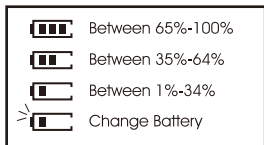

320

MAX
PSI

22

bar

Instruction

- Click "ON" switch pressure units: **PSI / bar / kPa / kg/cm²**
- Max 320 PSI / 22 BAR
- Displays "oL" when at or above maximum pressure
- Displays pressure value when reached up to 3 PSI / 0,2 BAR

Battery level indicator:

Battery Installation:

- Power: CR1220 3V Lithium coin cell battery x 1

Built-in storage for
spare cell batteries

Threaded coupling:

1. Match Presta (French) or Schrader (American) valve with correct end of hose
2. Thread onto open valve, then pump to inflate