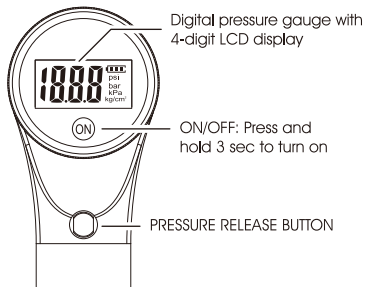

AIOLOS DIGIT HP/HV

HAND PUMP

COMPATIBLE
HEAD

AIR BLEED
CONTROL

THREADED
COUPLING

DIGITAL PRESSURE
GAUGE

CNC ALUMINUM
CASING

175g

320

MAX
PSI

22

bar

Instruction

- Click "ON" switch pressure units: **PSI / bar / kPa / kg/cm²**
- Max 320 PSI / 22 BAR
- Displays "oL" when at or above maximum pressure
- Displays pressure value when reached up to 3 PSI / 0,2 BAR

Battery level indicator:

Battery Installation:

- Power: CR1220 3V Lithium coin cell battery x 1

Built-in storage for
spare cell batteries

Threaded coupling:

1. Match Presta (French) or Schrader (American) valve with correct end of hose
2. Thread onto open valve, then pump to inflate