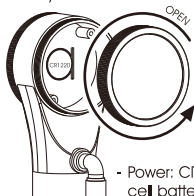

AIOLOS DIGIT HP/HV

HAND PUMP

COMPATIBLE
HEAD

AIR BLEED
CONTROL

THREADED
COUPLING

DIGITAL PRESSURE
GAUGE

CNC ALUMINUM
CASING

175g

320

MAX
PSI

22

bar

Instruction

- Click "ON" switch pressure units: **PSI / bar / kPa / kg/cm²**
- Max 320 PSI / 22 BAR
- Displays "oL" when at or above maximum pressure
- Displays pressure value when reached up to 3 PSI / 0,2 BAR

Battery level indicator:

Battery Installation:

- Power: CR1220 3V Lithium coin cell battery x 1

Built-in storage for
spare cell batteries

Threaded coupling:

1. Match Presta (French) or Schrader (American) valve with correct end of hose
2. Thread onto open valve, then pump to inflate