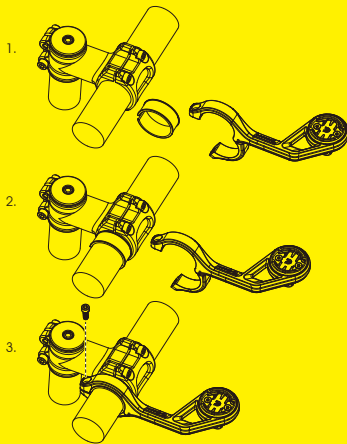

HANDLEBAR MOUNTING